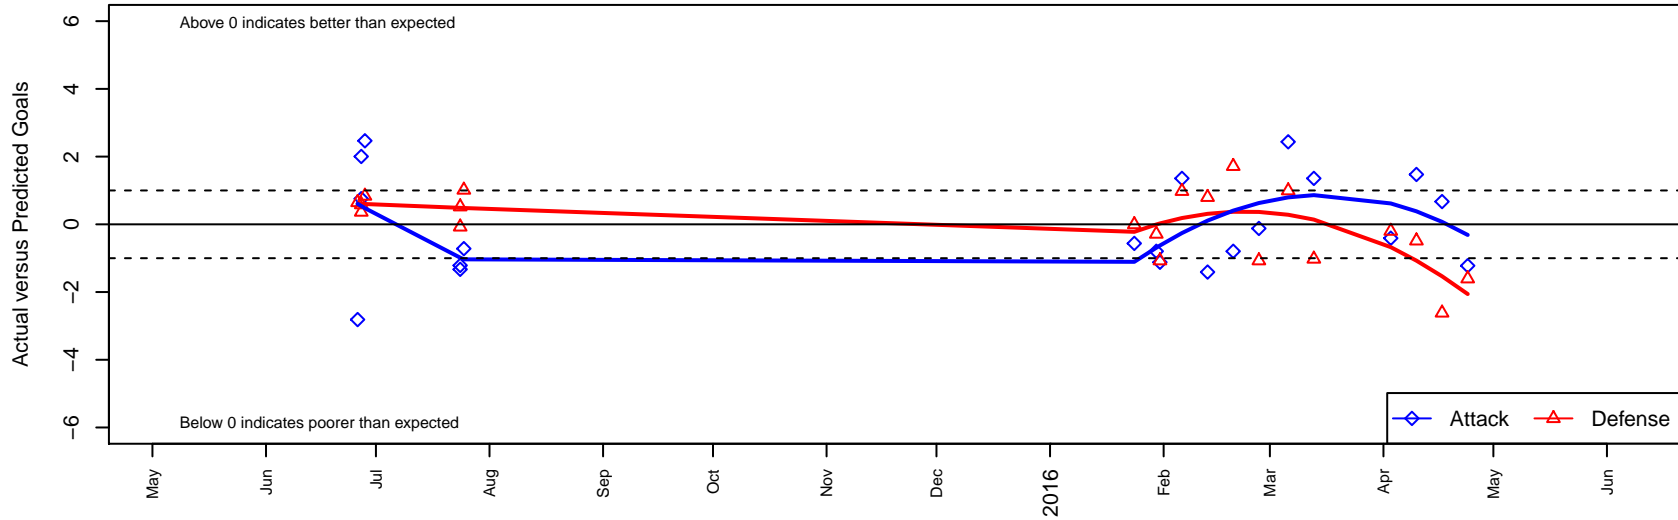

Capital FC Timbers Red B00

Capital FC
 Salem, OR
 B00 total strength=1382
 attack=11.52 defense=4.91
 fall league = PTT B00 Premier White
 notes= was Cascade FC

alt names used:
 Capital FC Timbers B00 Red
 CAPITAL FC TIMBERS 00 RED (OR)
 Capital FC Timbers Boys 2000 Red
 Capital FC Timbers Boys 2000 Red

Venues played:
 2015 Capital Cup BU15
 2015 Oswego Nike Cup Gold U15
 2015 PTT B00 Premier White
 2015 OYS State Cup B00

Capital FC Timbers Red B00
 Dots are actual minus expected GF (blue circles) and GA (red triangles).
 Blue line is smoothed change in attack strength. Red is smoothed change in defense strength.

**attack and defense variance (black dot)
relative to other teams
and top 10 in region**

**attack and defense rating
relative to others at age
and all opponents in last 13 months**

Performance relative to 13 month average