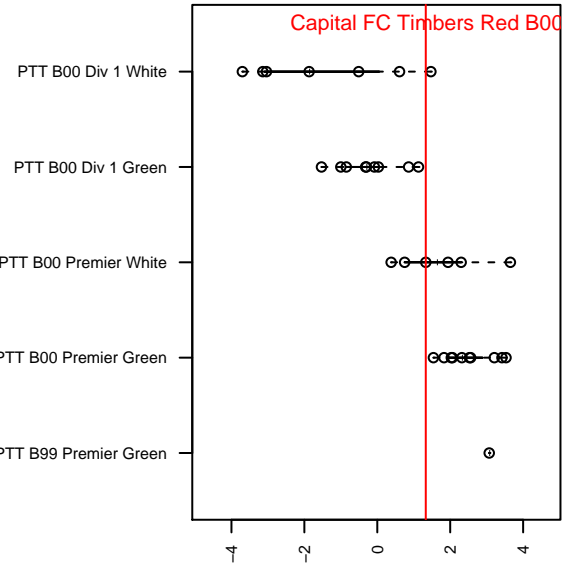

Capital FC Timbers Red B00

Capital FC
 Salem, OR
 B00 total strength=1382
 attack=11.52 defense=4.91
 fall league = PTT B00 Premier White
 notes= was Cascade FC

alt names used:
 Capital FC Timbers B00 Red
 CAPITAL FC TIMBERS 00 RED (OR)
 Capital FC Timbers Boys 2000 Red
 Capital FC Timbers Boys 2000 Red

Venues played:
 2015 Capital Cup BU15
 2015 Oswego Nike Cup Gold U15
 2015 PTT B00 Premier White
 2015 OYS State Cup B00

Capital FC Timbers Red B00
 Dots are actual minus expected GF (blue circles) and GA (red triangles).
 Blue line is smoothed change in attack strength. Red is smoothed change in defense strength.

**attack and defense variance (black dot)
relative to other teams
and top 10 in region**

**attack and defense rating
relative to others at age
and all opponents in last 13 months**

Performance relative to 13 month average